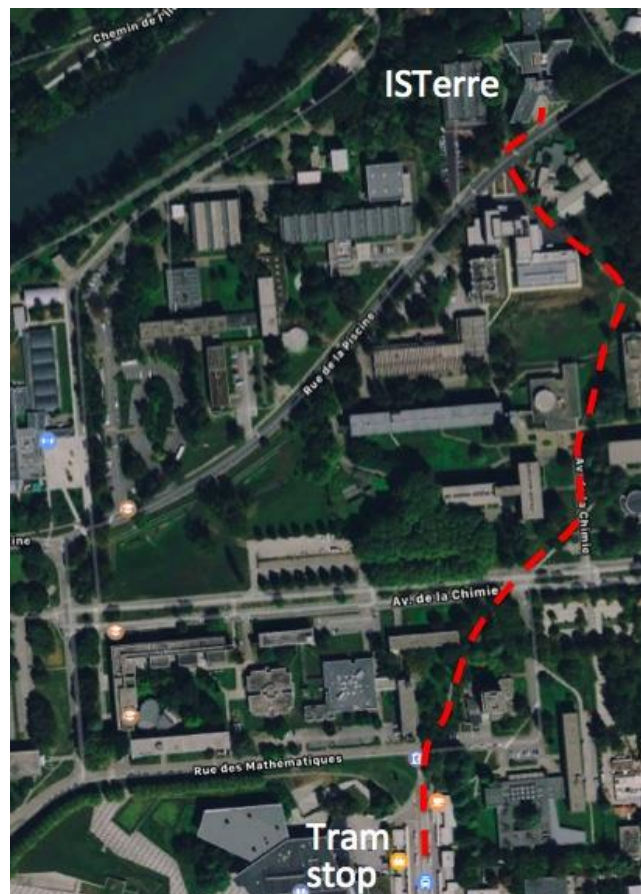

### *From Paris*

Take the direct TGV train (3 hours 5 minutes) rather the one that requires a change in Lyon.

## How to get to ISTERre from the Grenoble train station?

When you exit the train station, go to the tram station on your right. Take the Line B tram, direction “Plaine des Sports”, to the stop **Bibliothèques universitaires**.

Then it is a 5-minute walk to the ISTERre building, please refer to the tram plan on the next page and the Campus map on the right.

The meeting will take place in the Salle Dolomieu meeting room.

**Suggestions for accomodation near the Grenoble train station:**