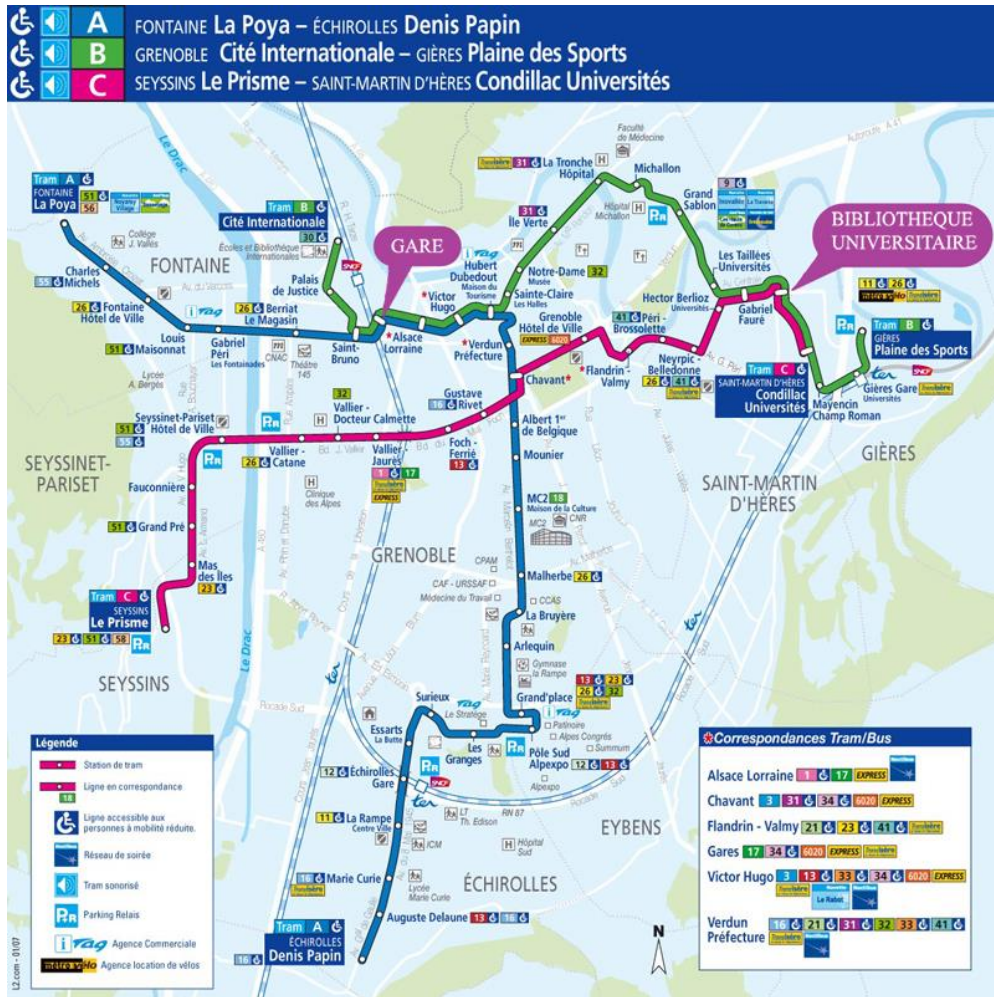

Suggestions for accomodation near the Grenoble train station:

1. Hôtel d'Angleterre Grenoble Hyper-Centre (14 min walk from the train station)
  Address: 5 Place Victor Hugo, 38000 Grenoble
  <http://www.hotel-angleterre-grenoble.com>
2. Hotel ibis Styles Grenoble Centre Gare
  Address: 25 Avenue Félix Viallet, 38000 Grenoble (7 min walk from the train station)
  <https://www.accorhotels.com/gb/hotel-7953-ibis-styles-grenoble-centre-gare/index.shtml>
3. Hôtel des Alpes ★★ (4 min walk from the train station)
  Address: 45 Avenue Félix Viallet, 38000 Grenoble
  <https://hotel-des-alpes.fr>
4. Hôtel Lux (5 min walk from the train station)
  Address: 6 Rue Crepu, 38000 Grenoble
  <http://hotel-lux.com>